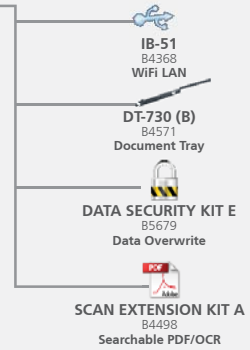

OPTIONS

Automatic Document Feeders

USB Card Readers

Finishers

CARD READER HOLDER (E)

d-COPIA 3002MF
B4609
d-COPIA 3502MF
B4610

Paper Trays

Fax

Consumables

d-Copia 3002MF / d-Copia 3502MF with DF-770 (D) Finisher

d-Copia 3002MF / d-Copia 3502MF with DF-791+ MT-730(B) Finishers

TECHNICAL SPECIFICATIONS

GENERAL

Type: Desktop/Stand-alone	Stand-alone
Technology	Laser semiconductor, with amorphous silicon technology
Speed	d-Copia 3002MF: 30/15 ppm A4/A3 d-Copia 3502MF: 35/17 ppm A4/A3
Integrated Duplex	A3/A5R (60-163 g/m ²)
Copy format (Max / Min)	Max/Min A3/A6R
Power Consumption	220-240V, 50 Hz d-Copia 3002MF: max 620 W (basic configuration) 730 W (full option) d-Copia 3502MF: max 660 W (basic configuration) 760 W (full option) Absorption in energy-saving standby mode 1.6 W (both models)
Total Electricity Consumption	d-Copia 3002MF: 1.935 kWh d-Copia 3502MF: 2.243 kWh (basic configuration)
Warm-up Time	23 seconds (from power on) 15 seconds (from energy saving) 10 seconds (from low power mode)
Security Standards	ISO/IEC 15408 EAL3, PP IEEE2600.1 Local & network authentication Kerberos,NTLMv1, NTLmv2, Network data encryption IPsec/IKEv.2, SNMPv3, SSL (Server IPPS/HTTPS); Data overwriting on hard disk with optional Data Security kit (E)
Dimensions (WxDxH)	594 x 738 x 683 mm (without options) 1,598 x 765 x 1,196 mm (with options)
Weight	67 kg without options and toner