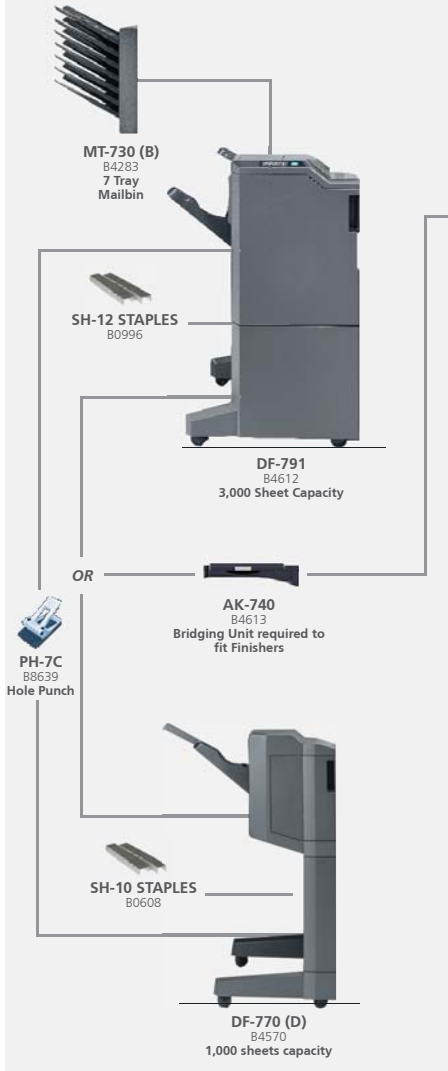

Finishers

CARD READER HOLDER (E)