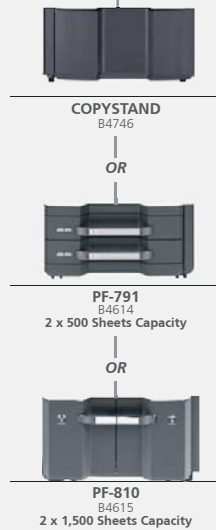

OPTIONS

Automatic Document Feeders

USB Card Readers

Finishers

CARD READER HOLDER (E)

d-COPIA 3002MF
B4609
d-COPIA 3502MF
B4610

Paper Trays

Fax

Consumables

d-Copia 3002MF / d-Copia 3502MF with DF-770 (D) Finisher

d-Copia 3002MF / d-Copia 3502MF with DF-791+ MT-730(B) Finishers

TECHNICAL SPECIFICATIONS

GENERAL

Type: Desktop/Stand-alone	Stand-alone
Technology	Laser semiconductor, with amorphous silicon technology
Speed	d-Copia 3002MF: 30/15 ppm A4/A3 d-Copia 3502MF: 35/17 ppm A4/A3
Integrated Duplex	A3/A5R (60-163 g/m ²)
Copy format (Max / Min)	Max/Min A3/A6R
Power Consumption	220-240V, 50 Hz d-Copia 3002MF: max 620 W (basic configuration) 730 W (full option) d-Copia 3502MF: max 660 W (basic configuration) 760 W (full option) Absorption in energy-saving standby mode 1.6 W (both models)
Total Electricity Consumption	d-Copia 3002MF: 1.935 kWh d-Copia 3502MF: 2.243 kWh (basic configuration)
Warm-up Time	23 seconds (from power on) 15 seconds (from energy saving) 10 seconds (from low power mode)
Security Standards	ISO/IEC 15408 EAL3, PP IEEE2600.1 Local & network authentication Kerberos,NTLMv1, NTLmv2, Network data encryption IPsec/IKEv.2, SNMPv3, SSL (Server IPPS/HTTPS); Data overwriting on hard disk with optional Data Security kit (E)
Dimensions (WxDxH)	594 x 738 x 683 mm (without options) 1,598 x 765 x 1,196 mm (with options)
Weight	67 kg without options and toner