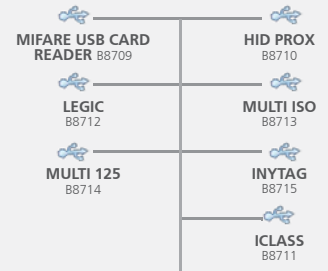

USB Card Readers