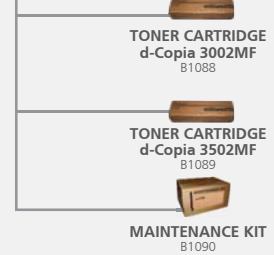

OPTIONS

Automatic Document Feeders

USB Card Readers

Finishers

CARD READER HOLDER (E)

d-COPIA 3002MF
B4609
d-COPIA 3502MF
B4610

Paper Trays

Fax

Consumables

d-Copia 3002MF / d-Copia 3502MF with DF-770 (D) Finisher

d-Copia 3002MF / d-Copia 3502MF with DF-791+ MT-730(B) Finishers

TECHNICAL SPECIFICATIONS

GENERAL

Type: Desktop/Stand-alone	Stand-alone
Technology	Laser semiconductor, with amorphous silicon technology
Speed	d-Copia 3002MF: 30/15 ppm A4/A3 d-Copia 3502MF: 35/17 ppm A4/A3
Integrated Duplex	A3/A5R (60-163 g/m ²)
Copy format (Max / Min)	Max/Min A3/A6R
Power Consumption	220-240V, 50 Hz d-Copia 3002MF: max 620 W (basic configuration) 730 W (full option) d-Copia 3502MF: max 660 W (basic configuration) 760 W (full option) Absorption in energy-saving standby mode 1.6 W (both models)
Total Electricity Consumption	d-Copia 3002MF: 1.935 kWh d-Copia 3502MF: 2.243 kWh (basic configuration)
Warm-up Time	23 seconds (from power on) 15 seconds (from energy saving) 10 seconds (from low power mode)
Security Standards	ISO/IEC 15408 EAL3, PP IEEE2600.1 Local & network authentication Kerberos,NTLMv1, NTLmv2, Network data encryption IPsec/IKEv.2, SNMPv3, SSL (Server IPPS/HTTPS); Data overwriting on hard disk with optional Data Security kit (E)
Dimensions (WxDxH)	594 x 738 x 683 mm (without options) 1,598 x 765 x 1,196 mm (with options)
Weight	67 kg without options and toner